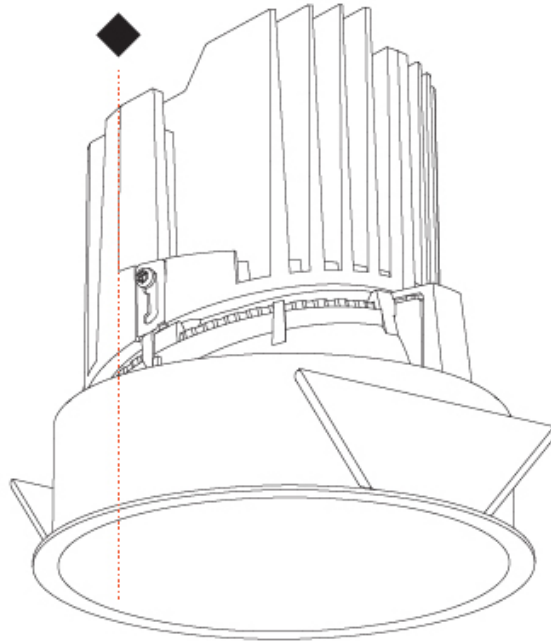

BIONIQ ROUND DEEP RECESSED

A35278-

PROJECT

TYPE

SPECIFIER

QUANTITY

DATE

A