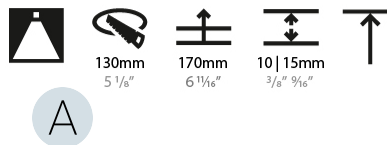

PHYSICAL

Shape: Round
Diameter (mm): 139
Diameter (in): 5 1/2
Height (mm): 151
Height (in): 5 15/16
Ceiling Thickness (mm): 10 / 12.5 / 15
Ceiling Thickness (in): 3/8 or 1/2 or 9/16
Min. Recessing Depth (mm): 170
Min. Recessing Depth (in): 6 11/16
Light Distribution: Downlight
Weight (kg): 0.926
Weight (lbs): 2.04
Fixture Finish: SSR / BKV / CWI / CRY / HAB / LAG / UFT / ITA / RUA / RUR / MIC / FTG / MYG / TWT / LOD / PUS / FRO / FUP / KIA / POP / BLS / SPG / MEY / GOH / GUM / CHC / COM / ABZ / JAG / OBR / MOS / ROR
Fixture Material: Aluminum Die Cast
Cut-out Measurements: 130mm / 5 1/8"

ELECTRICAL

Lamp Type: LED (Zhaga Standard)
Input Wattage (W): 28.6
Total Output Wattage (W): 26.4
Dimming: Tri-Mode (Non-Dimming and Phase Dimming (120Vac only) and 0-10V Dimming)
Driver Included: No
Driver Location: Recessed Housing
Driver Type: Constant Current - Universal
Driver Class: Class 2
Housing: See components
Input Voltage (V): 120 - 277
Constant Current (MA): 700

LED

Number of LEDs: 1
Color Temperature (°K): 2700 / 3000 / 3500 / 4000
Max. Delivered Lumen (lm): 2030 / 2080 / 2186 / 2230
Nominal Lumen (lm): 3210 / 3290 / 3459 / 3530
CRI: >90 CRI
Efficiency (%): 0.631
Lamp Life (hrs): 50000

OPTICAL

Reflector: 20 / 25 / 40

RATINGS AND CERTIFICATIONS

Certified By: Certified for North American Standards
IP rating: IP20