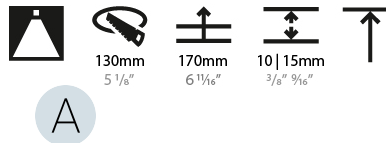

PHYSICAL

Shape: Round
Diameter (mm): 139
Diameter (in): 5 1/2
Height (mm): 151
Height (in): 5 15/16
Ceiling Thickness (mm): 10 / 12.5 / 15
Ceiling Thickness (in): 3/8 or 1/2 or 9/16
Min. Recessing Depth (mm): 170
Min. Recessing Depth (in): 6 11/16
Light Distribution: Downlight
Weight (kg): 0.921
Weight (lbs): 2.03
Fixture Finish: SSR / BKV / CWI / CRY / HAB / LAG / UFT / ITA / RUA / RUR / MIC / FTG / MYG / TWT / LOD / PUS / FRO / FUP / KIA / POP / BLS / SPG / MEY / GOH / GUM / CHC / COM / ABZ / JAG / OBR / MOS / ROR
Fixture Material: Aluminum Die Cast
Cut-out Measurements: 130mm / 5 1/8"

ELECTRICAL

Lamp Type: LED (Zhaga Standard)
Input Wattage (W): 13.2 / 16.5
Total Output Wattage (W): 12 / 14
Dimming: Tri-Mode (Non-Dimming and Phase Dimming (120Vac only) and 0-10V Dimming)
Driver Included: No
Driver Location: Recessed Housing
Driver Type: Constant Current - Universal
Driver Class: Class 2
Housing: See components
Input Voltage (V): 120 - 277
Constant Current (MA): 350

LED

Number of LEDs: 1
Color Temperature (°K): 2700 / 3000 / 3500 / 4000
Max. Delivered Lumen (lm): 870 / 970 / 1039 / 1060
Nominal Lumen (lm): 960 / 1070 / 1156 / 1180
CRI: >90 CRI
Efficiency (%): 0.905
Lamp Life (hrs): 50000

OPTICAL

Reflector: 10

RATINGS AND CERTIFICATIONS

Certified By: Certified for North American Standards
IP rating: IP20