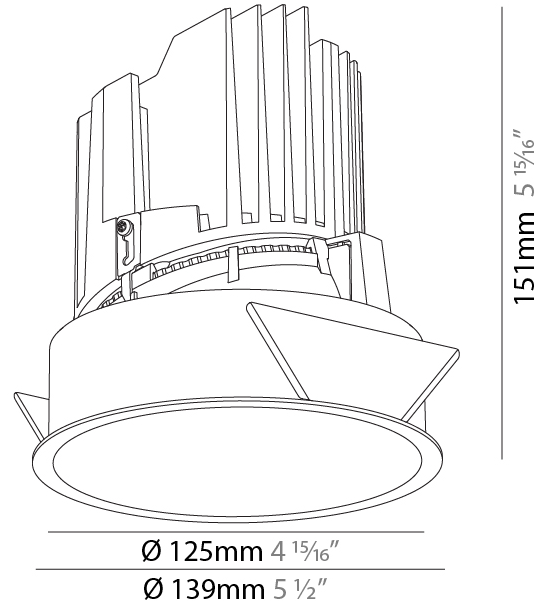

PHYSICAL

Shape: Round
Diameter (mm): 139
Diameter (in): 5 1/2
Height (mm): 151
Height (in): 5 15/16
Ceiling Thickness (mm): 10 / 12.5 / 15
Ceiling Thickness (in): 3/8 or 1/2 or 9/16
Min. Recessing Depth (mm): 170
Min. Recessing Depth (in): 6 11/16
Light Distribution: Downlight
Weight (kg): 0.921
Weight (lbs): 2.03
Fixture Finish: SSR / BKV / CWI / CRY / HAB / LAG / UFT / ITA / RUA / RUR / MIC / FTG / MYG / TWT / LOD / PUS / FRO / FUP / KIA / POP / BLS / SPG / MEY / GOH / GUM / CHC / COM / ABZ / JAG / OBR / MOS / ROR
Fixture Material: Aluminum Die Cast
Cut-out Measurements: 130mm / 5 1/8"

ELECTRICAL

Lamp Type: LED (Zhaga Standard)
Input Wattage (W): 13.2 / 16.5
Total Output Wattage (W): 12 / 14
Dimming: Tri-Mode (Non-Dimming and Phase Dimming (120Vac only) and 0-10V Dimming)
Driver Included: No
Driver Location: Recessed Housing
Driver Type: Constant Current - Universal
Driver Class: Class 2
Housing: See components
Input Voltage (V): 120 - 277
Constant Current (MA): 350

LED

Number of LEDs: 1
Color Temperature (°K): 2700 / 3000 / 3500 / 4000
Max. Delivered Lumen (lm): 870 / 970 / 1039 / 1060
Nominal Lumen (lm): 960 / 1070 / 1156 / 1180
CRI: >90 CRI
Efficiency (%): 0.905
Lamp Life (hrs): 50000

OPTICAL

Reflector: 10

RATINGS AND CERTIFICATIONS

Certified By: Certified for North American Standards
IP rating: IP20