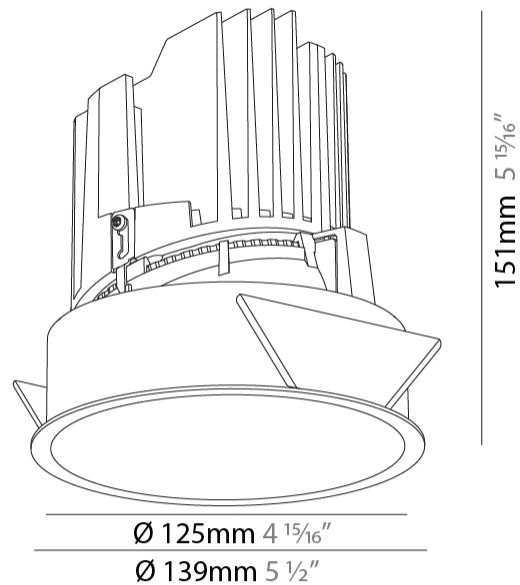

PHYSICAL

Shape: Round
Diameter (mm): 139
Diameter (in): 5 1/2
Height (mm): 151
Height (in): 5 15/16
Ceiling Thickness (mm): 10 / 12.5 / 15
Ceiling Thickness (in): 3/8 or 1/2 or 9/16
Min. Recessing Depth (mm): 170
Min. Recessing Depth (in): 6 11/16
Light Distribution: Downlight
Weight (kg): 0.926
Weight (lbs): 2.04
Fixture Finish: SSR / BKV / CWI / CRY / HAB / LAG / UFT / ITA / RUA / RUR / MIC / FTG / MYG / TWT / LOD / PUS / FRO / FUP / KIA / POP / BLS / SPG / MEY / GOH / GUM / CHC / COM / ABZ / JAG / OBR / MOS / ROR
Fixture Material: Aluminum Die Cast
Cut-out Measurements: 130mm / 5 1/8"

ELECTRICAL

Lamp Type: LED (Zhaga Standard)
Input Wattage (W): 28.6
Total Output Wattage (W): 26.4
Dimming: Tri-Mode (Non-Dimming and Phase Dimming (120Vac only) and 0-10V Dimming)
Driver Included: No
Driver Location: Recessed Housing
Driver Type: Constant Current - Universal
Driver Class: Class 2
Housing: See components
Input Voltage (V): 120 - 277
Constant Current (MA): 700

LED

Number of LEDs: 1
Color Temperature (°K): 2700 / 3000 / 3500 / 4000
Max. Delivered Lumen (lm): 2030 / 2080 / 2186 / 2230
Nominal Lumen (lm): 3210 / 3290 / 3459 / 3530
CRI: >90 CRI
Efficiency (%): 0.631
Lamp Life (hrs): 50000

OPTICAL

Reflector: 20 / 25 / 40

RATINGS AND CERTIFICATIONS

Certified By: Certified for North American Standards
IP rating: IP20